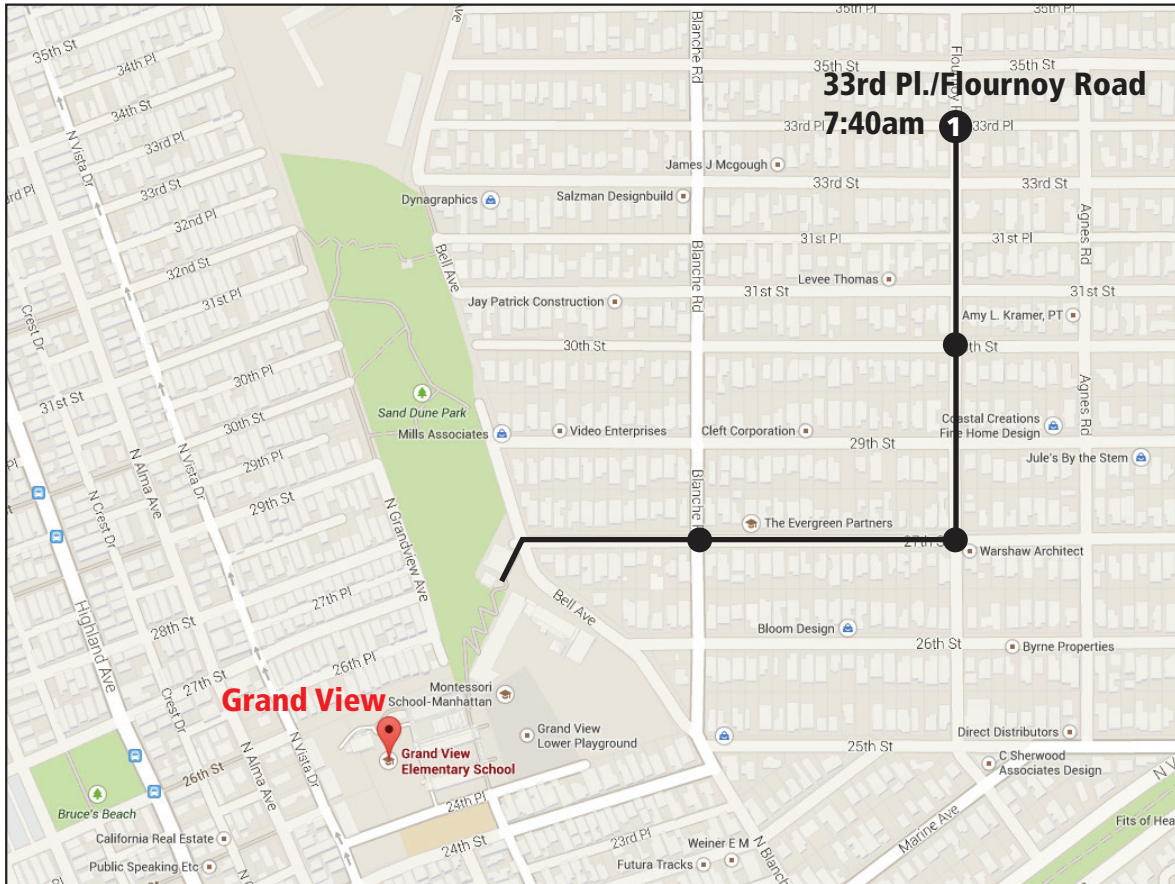

# Grand View Walking School Bus

Enroll your child as a walker: [bchd.org/wsb](http://bchd.org/wsb)

For every child you enroll, you will receive one FREE general admission to AdventurePlex!

**Route 1:** Leaves from 33rd Place/Flournoy Road at 7:40am on Tuesdays and Thursdays